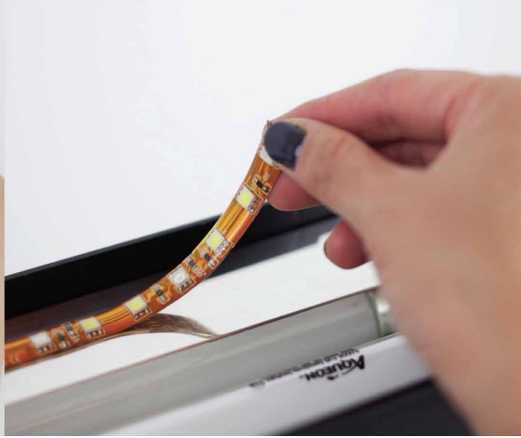

SATELLITE Freshwater LED Flexible Strip Light